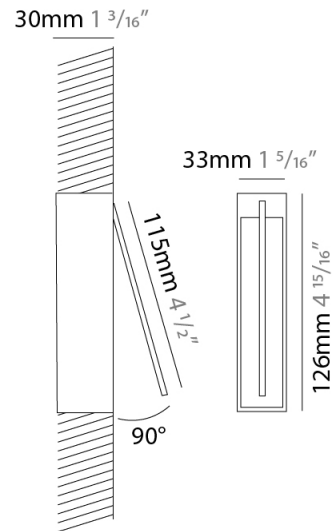

SPILLO 1 ROD RECESSED

D46003- _____ - _____

base number   Color   Finish
Temperature   Options

1. To build a product code in our configurator select the specify button on the base model # product page
2. To build a manual product code on this datasheet choose from the options listed below in blue font and add the suffix to the base model #

GENERAL

Series: Spillo
Subseries: Spillo 1 Rod
Brand: Icone
Division: Design
Mounting Type: Recessed
Mounting Location: Wall
Subcategory: Ambient

PHYSICAL

Shape: Rectangle
Width (mm): 33
Width (in): 1 ⁵/₁₆
Height (mm): 126
Height (in): 4 ¹⁵/₁₆
Min. Recessing Depth (mm): 30
Min. Recessing Depth (in): 1 ³/₁₆
Light Distribution: Adjustable
Fixture Finish: WHI / BLK / CHR / BGD
Fixture Material: Brass

ELECTRICAL

Lamp Type: LED
Total Output Wattage (W): 1.32
Dimming: 0-10V Dimming
Driver Included: No
Driver Location: Remote
Driver Type: Constant Voltage - 120 / 277Vac
Driver Class: Class 2
Input Voltage (V): 120 - 277
Output Voltage (V): 12
Upon Request: (Not included, see components) 0-10Vdc dimming / 277Vac

LED

Color Temperature (°K): 2700 / 3000
Nominal Lumen (lm): 110
CRI: >90 CRI
Lamp Life (hrs): 50000

OPTICAL

Adjustability: Tilt 120°

RATINGS AND CERTIFICATIONS

Certified By: Certified for North American Standards
IP rating: IP20