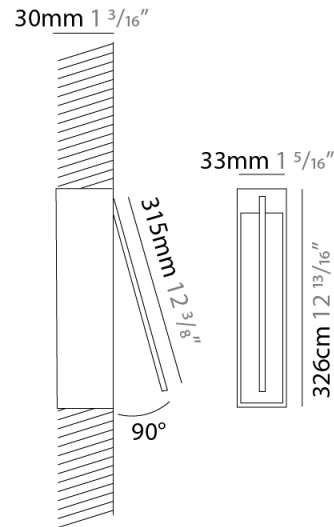

PROJECT
TYPE
SPECIFIER
QUANTITY
DATE

SPILLO 1 ROD RECESSED

D46005-

base number   Color   Finish
Temperature   Options

1. To build a product code in our configurator select the specify button on the base model # product page
2. To build a manual product code on this datasheet choose from the options listed below in blue font and add the suffix to the base model #

GENERAL

Series: Spillo
Subseries: Spillo 1 Rod
Brand: Icone
Division: Design
Mounting Type: Recessed
Mounting Location: Wall
Subcategory: Ambient

PHYSICAL

Shape: Rectangle
Width (mm): 33
Width (in): 1 ⁵/₁₆
Height (mm): 326
Height (in): 12 ¹³/₁₆
Min. Recessing Depth (mm): 30
Min. Recessing Depth (in): 1 ³/₁₆
Light Distribution: Adjustable
Fixture Finish: WHI / BLK / CHR / BGD
Fixture Material: Brass

ELECTRICAL

Lamp Type: LED
Total Output Wattage (W): 3.96
Dimming: 0-10V Dimming
Driver Included: No
Driver Location: Remote
Driver Type: Constant Voltage - 120 / 277Vac
Driver Class: Class 2
Input Voltage (V): 120 - 277
Output Voltage (V): 12
Upon Request: (Not included, see components) 0-10Vdc dimming / 277Vac

LED

Color Temperature (°K): 2700 / 3000
Nominal Lumen (lm): 330
CRI: >90 CRI
Lamp Life (hrs): 50000

OPTICAL

Adjustability: Tilt 120°

RATINGS AND CERTIFICATIONS

Certified By: Certified for North American Standards
IP rating: IP20