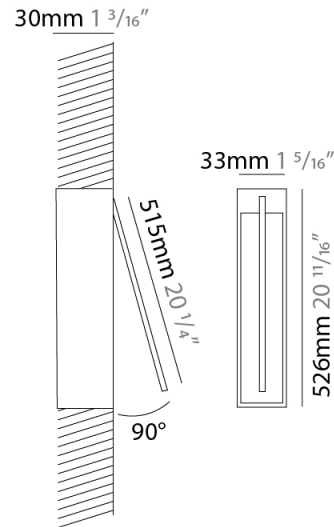

SPILLO 1 ROD RECESSED

D46007- -

base number
Color   Finish
Temperature   Options

1. To build a product code in our configurator select the specify button on the base model # product page
2. To build a manual product code on this datasheet choose from the options listed below in blue font and add the suffix to the base model #

GENERAL

Series: Spillo
Subseries: Spillo 1 Rod
Brand: Icone
Division: Design
Mounting Type: Recessed
Mounting Location: Wall
Subcategory: Ambient

PHYSICAL

Shape: Rectangle
Width (mm): 33
Width (in): 1 ⁵/₁₆
Height (mm): 526
Height (in): 20 ¹¹/₁₆
Min. Recessing Depth (mm): 30
Min. Recessing Depth (in): 1 ³/₁₆
Light Distribution: Adjustable
Fixture Finish: WHI / BLK / CHR / BGD
Fixture Material: Brass

ELECTRICAL

Lamp Type: LED
Total Output Wattage (W): 6.6
Dimming: 0-10V Dimming
Driver Included: No
Driver Location: Remote
Driver Type: Constant Voltage - 120 / 277Vac
Driver Class: Class 2
Input Voltage (V): 120 - 277
Output Voltage (V): 12
Upon Request: (Not included, see components) 0-10Vdc dimming / 277Vac

LED

Color Temperature (°K): 2700 / 3000
Nominal Lumen (lm): 550
CRI: >90 CRI
Lamp Life (hrs): 50000

OPTICAL

Adjustability: Tilt 120°

RATINGS AND CERTIFICATIONS

Certified By: Certified for North American Standards
IP rating: IP20

PROJECT
TYPE
SPECIFIER
QUANTITY
DATE