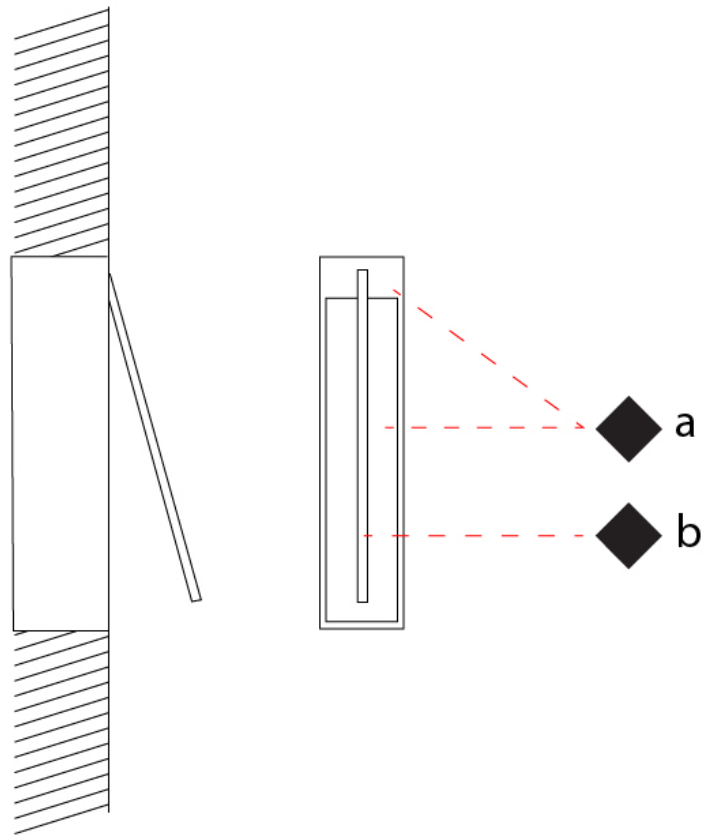

SPILLO 1 ROD RECESSED

D46005-

PROJECT

TYPE

SPECIFIER

QUANTITY

DATE

D